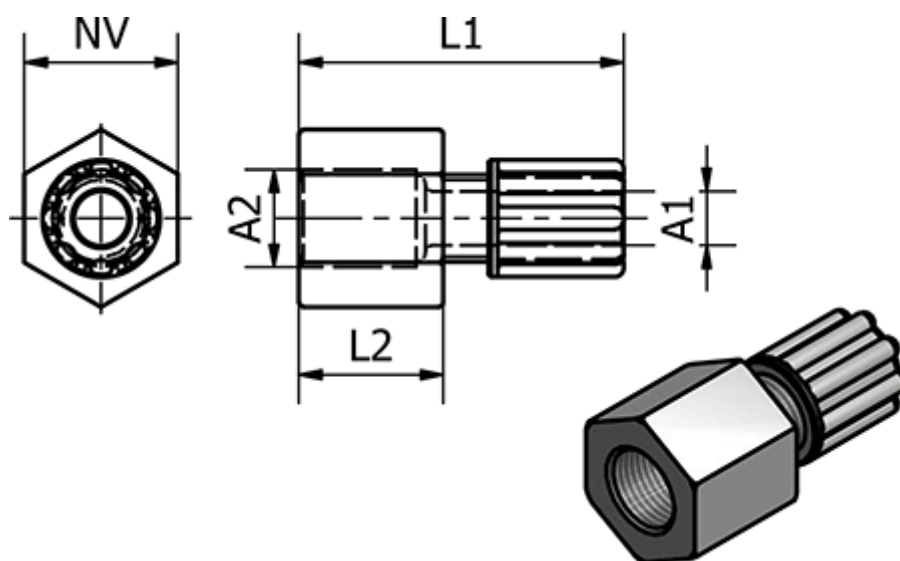

Article number: 58612071

Description: Push-on 120.71, Ø4/6 - G 1/2"  
Straight

## Measures

Ext. Hose Diameter A1	= 4/6
L1	= 38
L2	= 16
NV	= 27
Thread A2	= G 1/2"